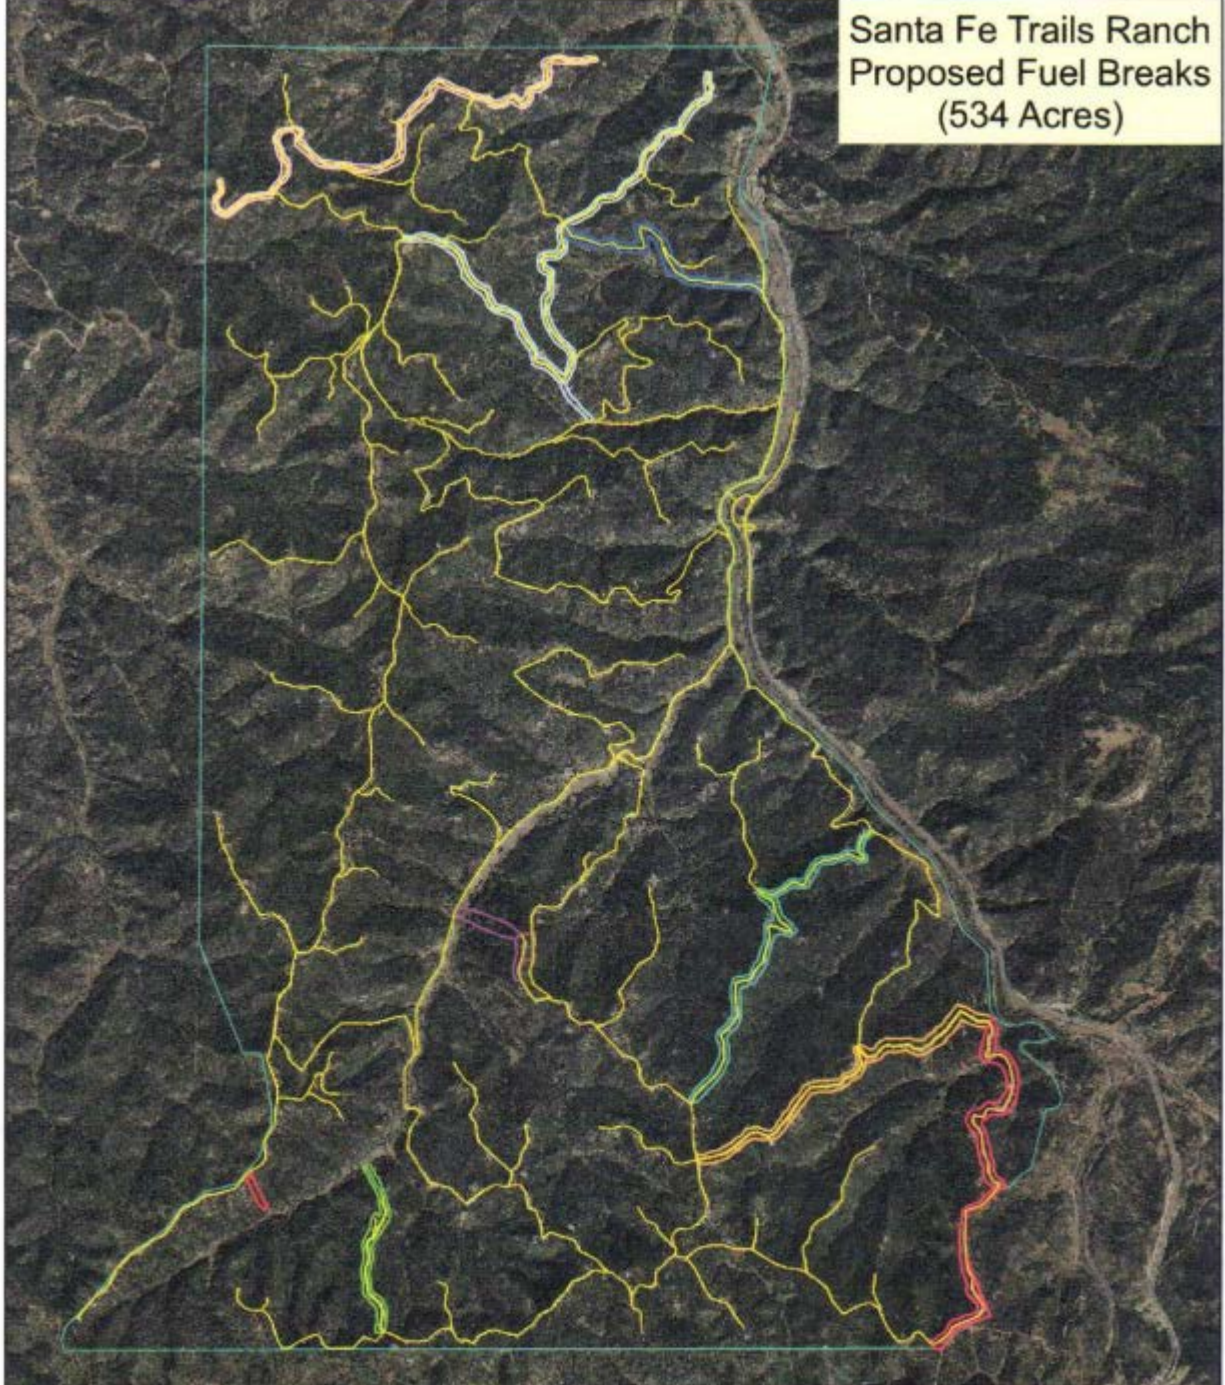

Santa Fe Trails Ranch  
Proposed Fuel Breaks  
(534 Acres)

**Legend**

- |  |  |
|--|--|
|  Conservancy-Mountain View (Lot H9)-5.1 Acres |  Timber Park-Old Mission-74.9 Acres |
|  Coyote Track-Conservancy-31.5 Acres          |  Little Bear-45.35 Acres            |
|  Alpine (North-South)-82.85 acres             |  Elk Park-Oak Park-100.4 Acres      |
|  Fisher's Peak-Alpine (East-West)-83 Acres    |  Vista West-79.8 Acres              |
|  Big Spring Overlook-Gallinas-31.13 Acres     |  |